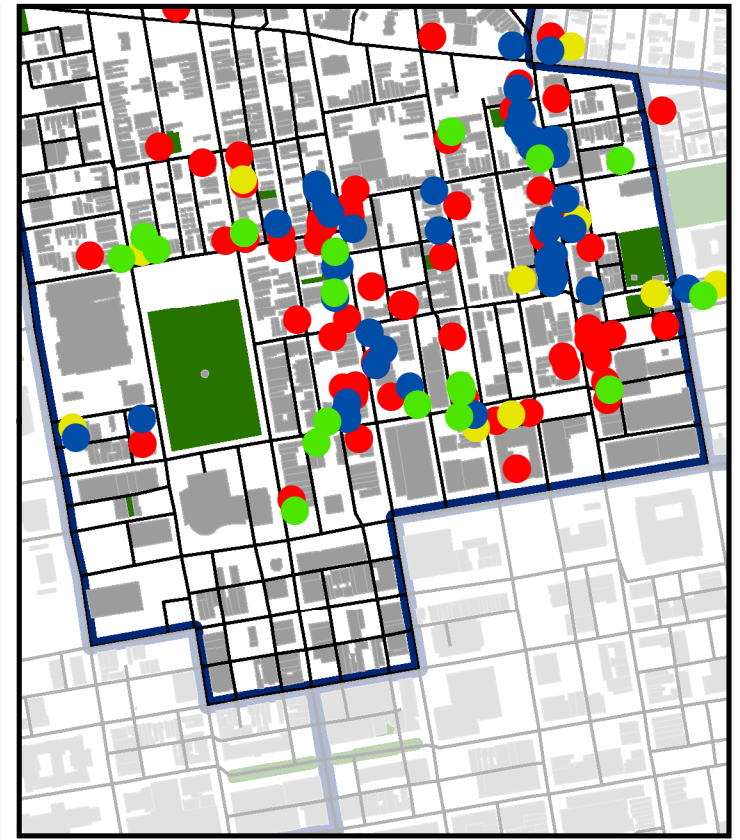

Litter Locations

Small-Buisness Diversification Maps: District Comparison

Small-Buisness Locations

Brewery District

Gateway Quarter District

Legend: Diversification Maps

- Business and Professional Services
 - Retail/Art/Misc. Shops
 - Advertising and Media
 - Restaurants and Bars
 - Streets
 - Buildings
 - Parks
 - OTR Neighborhood Boundary
- N

Sources: OTR Chamber of Commerce, Google Maps, Joshua Murphy (CAGIS)