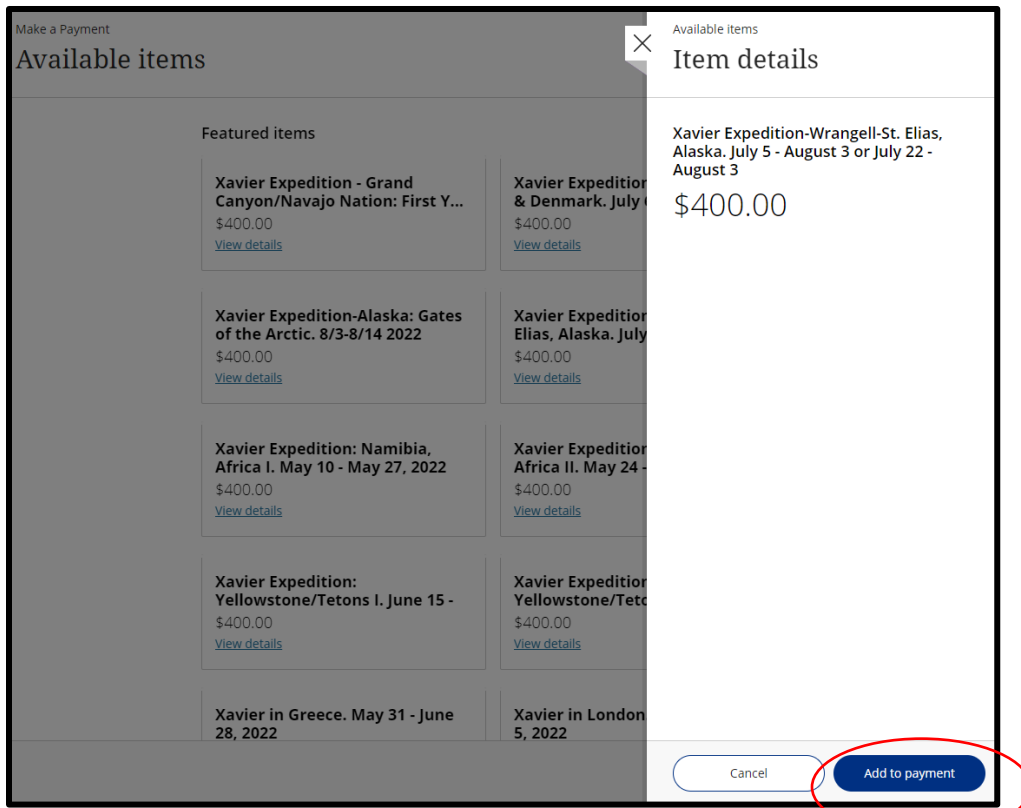

[Make a payment](#)

2nd step – Click “view details” on the necessary trip

The screenshot shows the 'Available items' page under the 'Make a Payment' header. It displays a grid of featured items, each with a title, price, and a 'View details' link. The items include various expeditions such as 'Xavier Expedition - Grand Canyon/Navajo Nation: First Y...', 'Xavier Expedition in Greenland & Denmark, July 6 - July 20, 2022', 'Xavier Expedition-Alaska: Gates of the Arctic, 8/3-8/14 2022', 'Xavier Expedition-Wrangell-St. Elias, Alaska, July 5 - August 3 o...', 'Xavier Expedition: Namibia, Africa I. May 10 - May 27, 2022', 'Xavier Expedition: Namibia, Africa II. May 24 - Jun 10, 2022', 'Xavier Expedition: Yellowstone/Tetons I. June 15 -', 'Xavier Expedition: Yellowstone/Tetons II. June 24 -', 'Xavier in Greece. May 31 - June 28, 2022', and 'Xavier in London. May 14 - June 5, 2022'. A 'View selected items' button is at the bottom right.

Make a Payment

Available items

Featured items

Xavier Expedition - Grand Canyon/Navajo Nation: First Y... \$400.00 View details	Xavier Expedition in Greenland & Denmark, July 6 - July 20, 2022 \$400.00 View details
Xavier Expedition-Alaska: Gates of the Arctic, 8/3-8/14 2022 \$400.00 View details	Xavier Expedition-Wrangell-St. Elias, Alaska, July 5 - August 3 o... \$400.00 View details
Xavier Expedition: Namibia, Africa I. May 10 - May 27, 2022 \$400.00 View details	Xavier Expedition: Namibia, Africa II. May 24 - Jun 10, 2022 \$400.00 View details
Xavier Expedition: Yellowstone/Tetons I. June 15 - \$400.00 View details	Xavier Expedition: Yellowstone/Tetons II. June 24 - \$400.00 View details
Xavier in Greece. May 31 - June 28, 2022	Xavier in London. May 14 - June 5, 2022

[View selected items](#)

3rd step – click “Add to Payment” (circled below)

4th step - Pop-screen comes up – click “Pay Now” – (circled below)

5th step – scroll to bottom of page and click “continue” – (circled below)