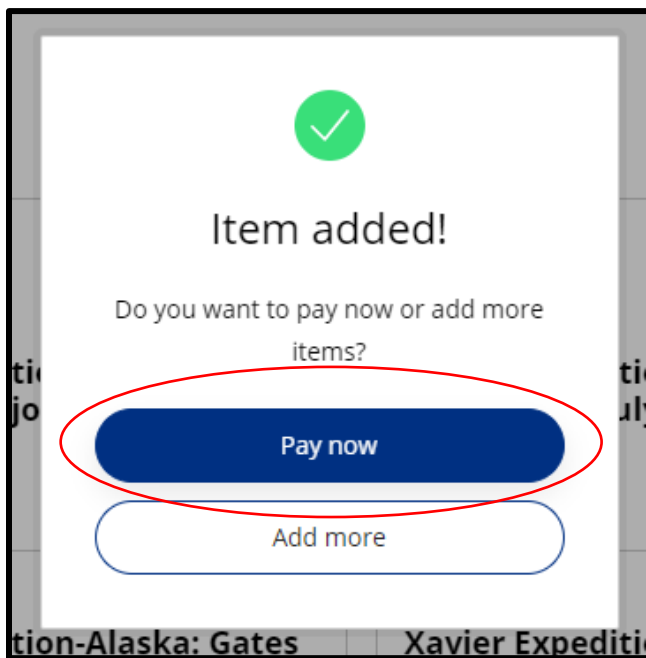

[Make a payment](#)

2nd step – Click “view details” on the necessary trip

The screenshot shows the 'Available items' page under the 'Make a Payment' header. It displays a grid of featured items, each with a title, price, and a 'View details' link. The items include various expeditions such as 'Xavier Expedition - Grand Canyon/Navajo Nation: First Y...', 'Xavier Expedition in Greenland & Denmark, July 6 - July 20, 2022', 'Xavier Expedition-Alaska: Gates of the Arctic, 8/3-8/14 2022', 'Xavier Expedition-Wrangell-St. Elias, Alaska, July 5 - August 3 o...', 'Xavier Expedition: Namibia, Africa I. May 10 - May 27, 2022', 'Xavier Expedition: Namibia, Africa II. May 24 - Jun 10, 2022', 'Xavier Expedition: Yellowstone/Tetons I. June 15 -', 'Xavier Expedition: Yellowstone/Tetons II. June 24 -', 'Xavier in Greece. May 31 - June 28, 2022', and 'Xavier in London. May 14 - June 5, 2022'. A 'View selected items' button is at the bottom right.

Make a Payment

Available items

Featured items

Xavier Expedition - Grand Canyon/Navajo Nation: First Y... \$400.00 View details	Xavier Expedition in Greenland & Denmark, July 6 - July 20, 2022 \$400.00 View details
Xavier Expedition-Alaska: Gates of the Arctic, 8/3-8/14 2022 \$400.00 View details	Xavier Expedition-Wrangell-St. Elias, Alaska, July 5 - August 3 o... \$400.00 View details
Xavier Expedition: Namibia, Africa I. May 10 - May 27, 2022 \$400.00 View details	Xavier Expedition: Namibia, Africa II. May 24 - Jun 10, 2022 \$400.00 View details
Xavier Expedition: Yellowstone/Tetons I. June 15 - \$400.00 View details	Xavier Expedition: Yellowstone/Tetons II. June 24 - \$400.00 View details
Xavier in Greece. May 31 - June 28, 2022	Xavier in London. May 14 - June 5, 2022

[View selected items](#)

3rd step – click “Add to Payment” (circled below)

4th step - Pop-screen comes up – click “Pay Now” – (circled below)

5th step – scroll to bottom of page and click “continue” – (circled below)