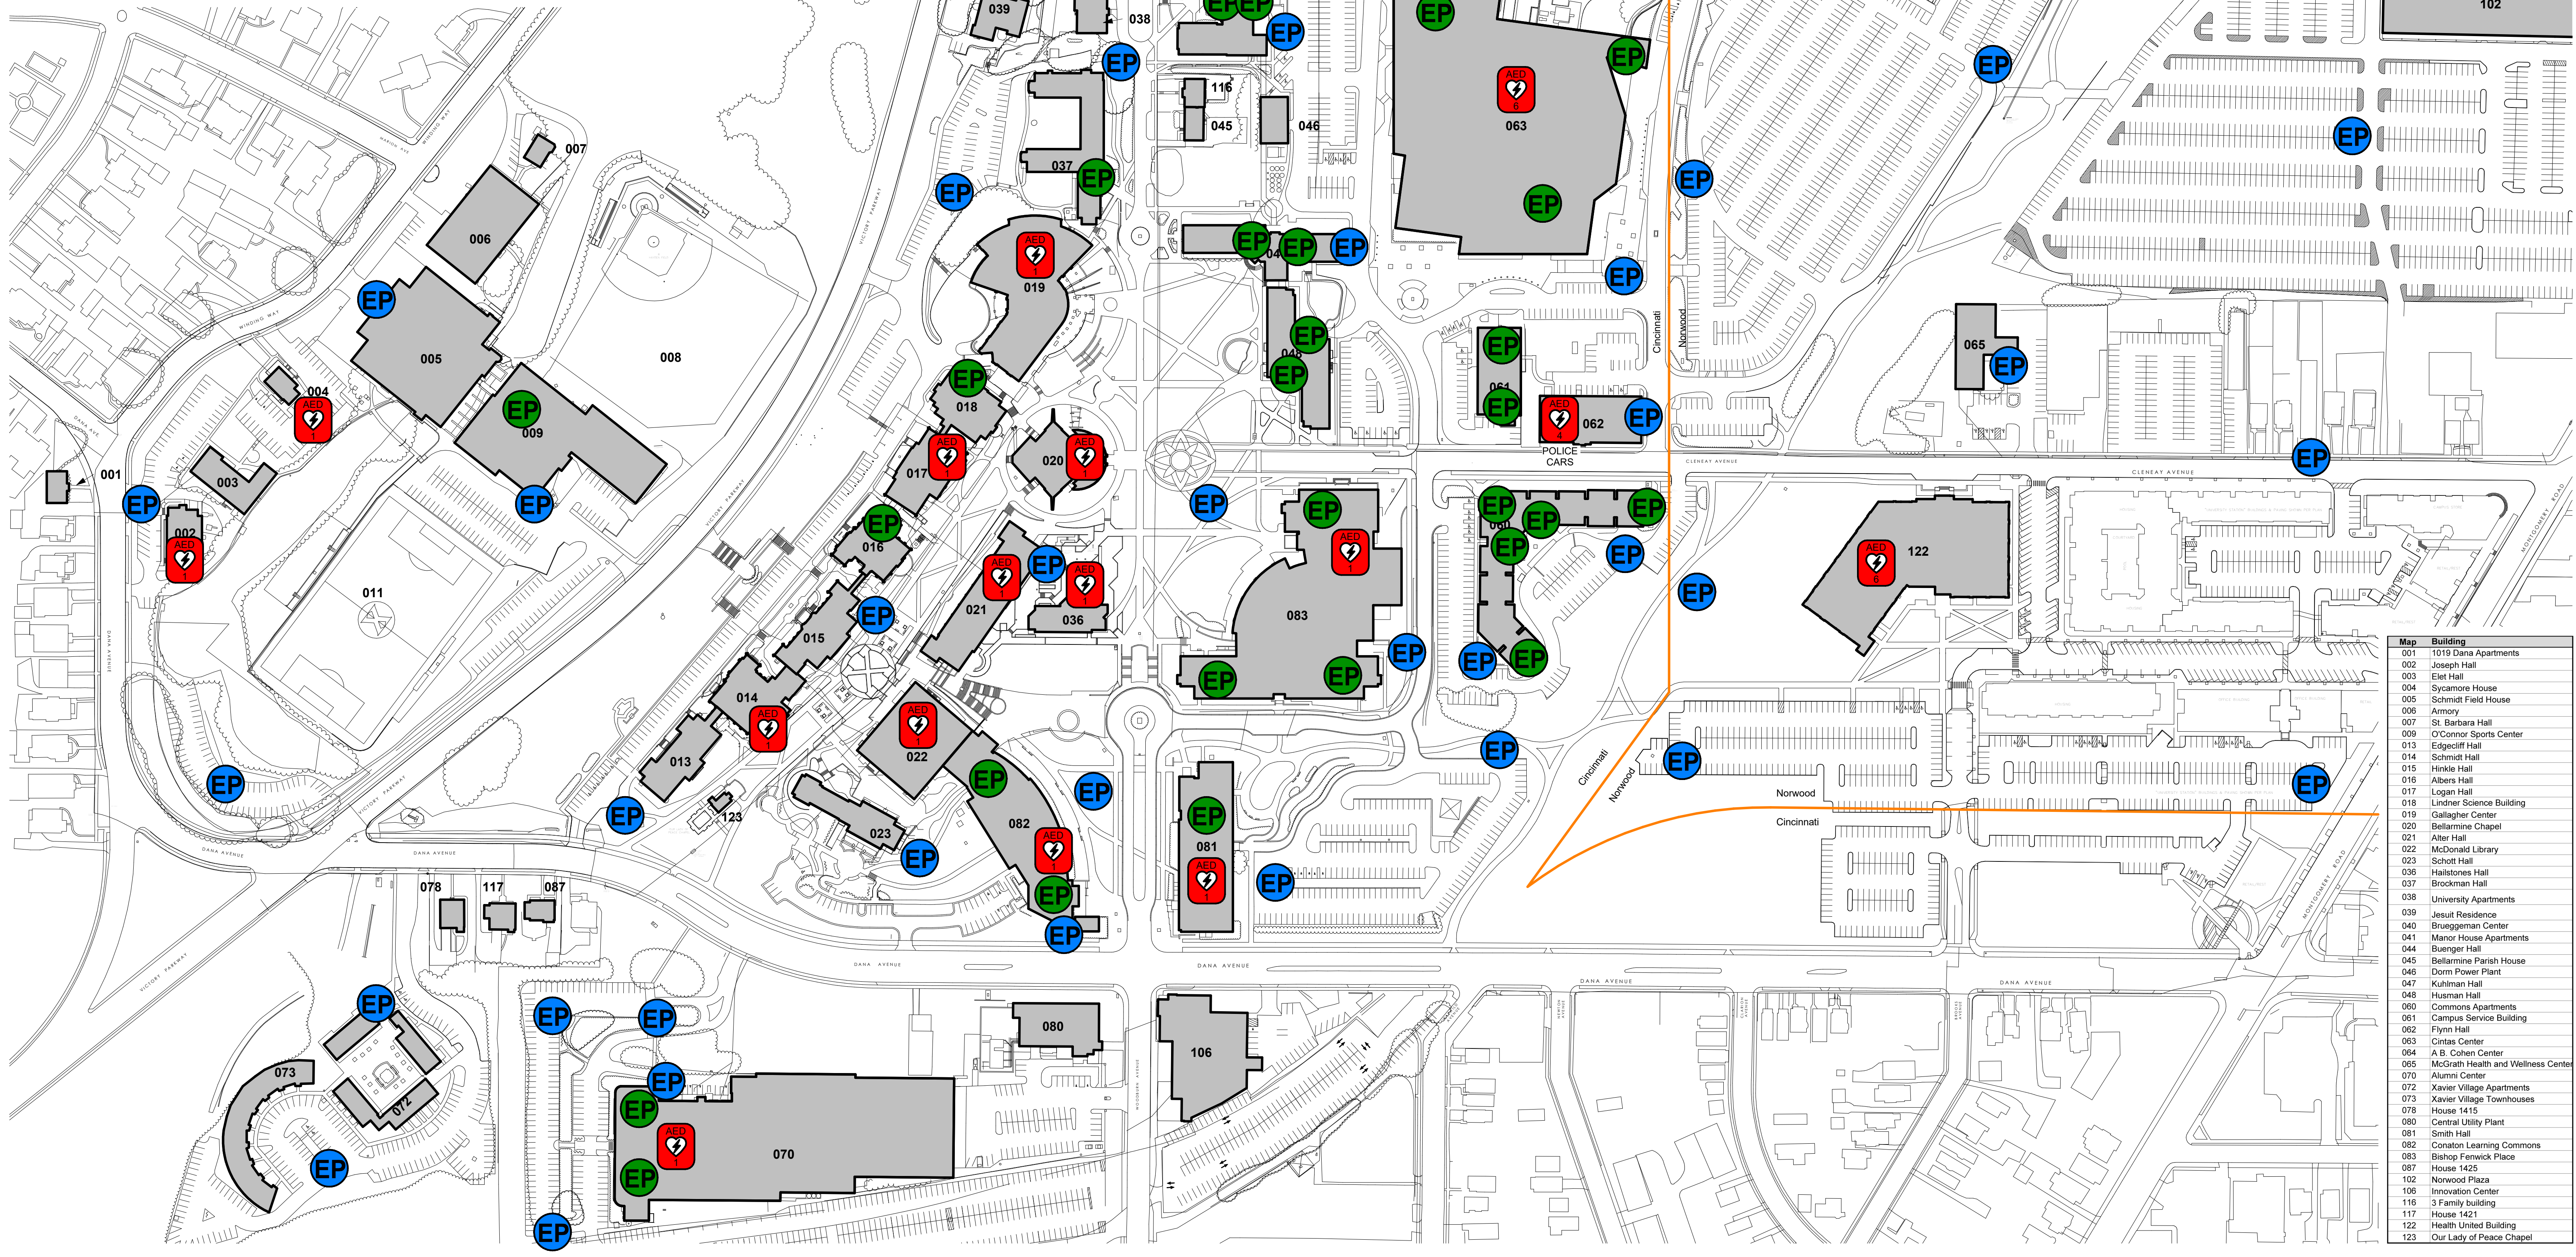

EMERGENCY PHONE AND AED MAP

-  OUTSIDE EMERGENCY
-  INSIDE EMERGENCY PHONE
-  AED LOCATIONS

LAST UPDATED: 3/16/2023

Map	Building
001	1019 Dana Apartments
002	Joseph Hall
003	Elet Hall
004	Sycamore House
005	Schmidt Field House
006	Armory
007	St. Barbara Hall
009	O'Connor Sports Center
013	Edgelf Hall
014	Schmidt Hall
015	Hinkle Hall
016	Albers Hall
017	Logan Hall
018	Lindner Science Building
019	Gallagher Center
020	Bellarmine Chapel
021	Alter Hall
022	McDonald Library
023	Schott Hall
036	Hallstones Hall
037	Brockman Hall
038	University Apartments
039	Jesuit Residence
040	Brueggeman Center
041	Manor House Apartments
044	Buenger Hall
045	Bellarmine Parish House
046	Dorn Power Plant
047	Kuhman Hall
048	Husman Hall
050	Commons Apartments
061	Campus Service Building
062	Flynn Hall
063	Cintas Center
064	A. B. Cohen Center
065	McGrath Health and Wellness Center
070	Alumni Center
072	Xavier Village Apartments
073	Xavier Village Townhouses
078	House 1415
080	Central Utility Plant
081	Smith Hall
082	Conlon Learning Commons
083	Bishop Fenwick Place
087	House 1425
102	Norwood Plaza
106	Innovation Center
116	3 Family building
117	House 1421
122	Health Building
123	Our Lady of Peace Chapel