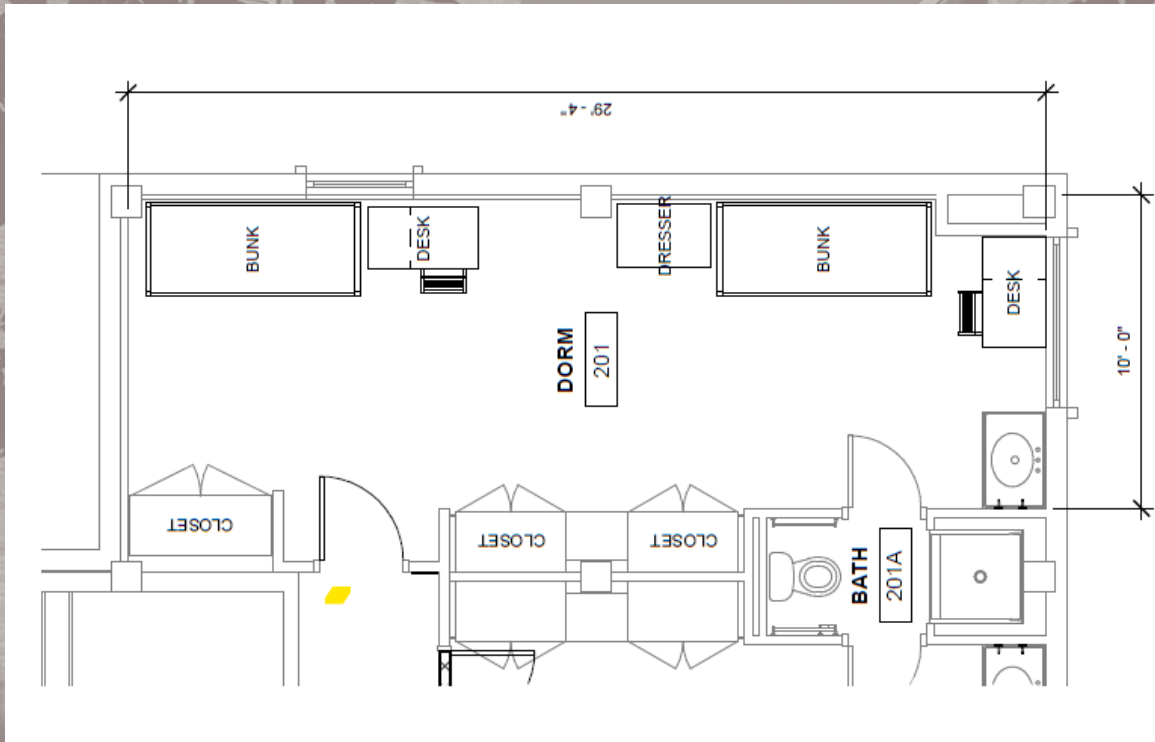

HUSMAN HALL

QUAD BEDROOM

4 STUDENTS

OVERVIEW

- Houses first year students only.
- Floors are co-ed by wing.
- Jack and Jill style bath shared with second room.
- A bed, desk, closet, and chair provided per student.
- Beds are bunked.

STAFF

- Two RAs per floor responsible for community engagement and supporting the residents.
- Hall Director, a master-level staff member assigned to live and work with the students.

DIMENSIONS

Room: 10' x 29'

Carpet Size: 9' x 12'

Windows: 5.5' x 6'

Wardrobe Size
40" x 69" by 21" deep

Under Bed: 27"

Desk Top Space
48" x 24"

Linens: Twin XL

Shelf Space in
Built In: 22"

more info visit
www.xavier.edu/residence-life