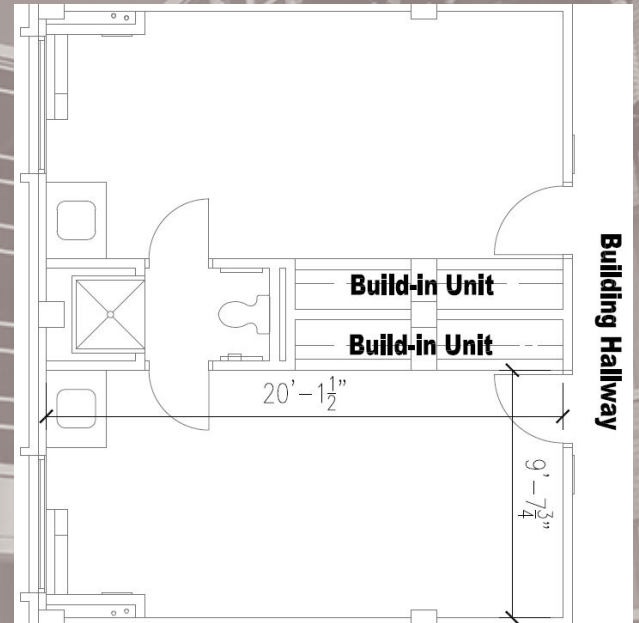

HUSMAN HALL

DOUBLE BEDROOM

2 STUDENTS

OVERVIEW

- Houses first year students only.
- Floors are co-ed by wing.
- Jack and Jill style bath shared with second room.
- A bed, desk, closet, and chair provided per student.
- One bed prelofted.

STAFF

- Two RAs per floor responsible for community engagement and supporting the residents.
- Hall Director, a master-level staff member assigned to live and work with the students.

DIMENSIONS

Room: 9' x 20'
Carpet Size: 9' x 12'
Windows: 5.5' x 6'
Wardrobe Size
40" x 69" by 21" deep
Under Bed: 27"
Under Loft: 5'
Desk Top Space
48" x 24"
Linens: Twin XL
Shelf Space in
Built In: 22"