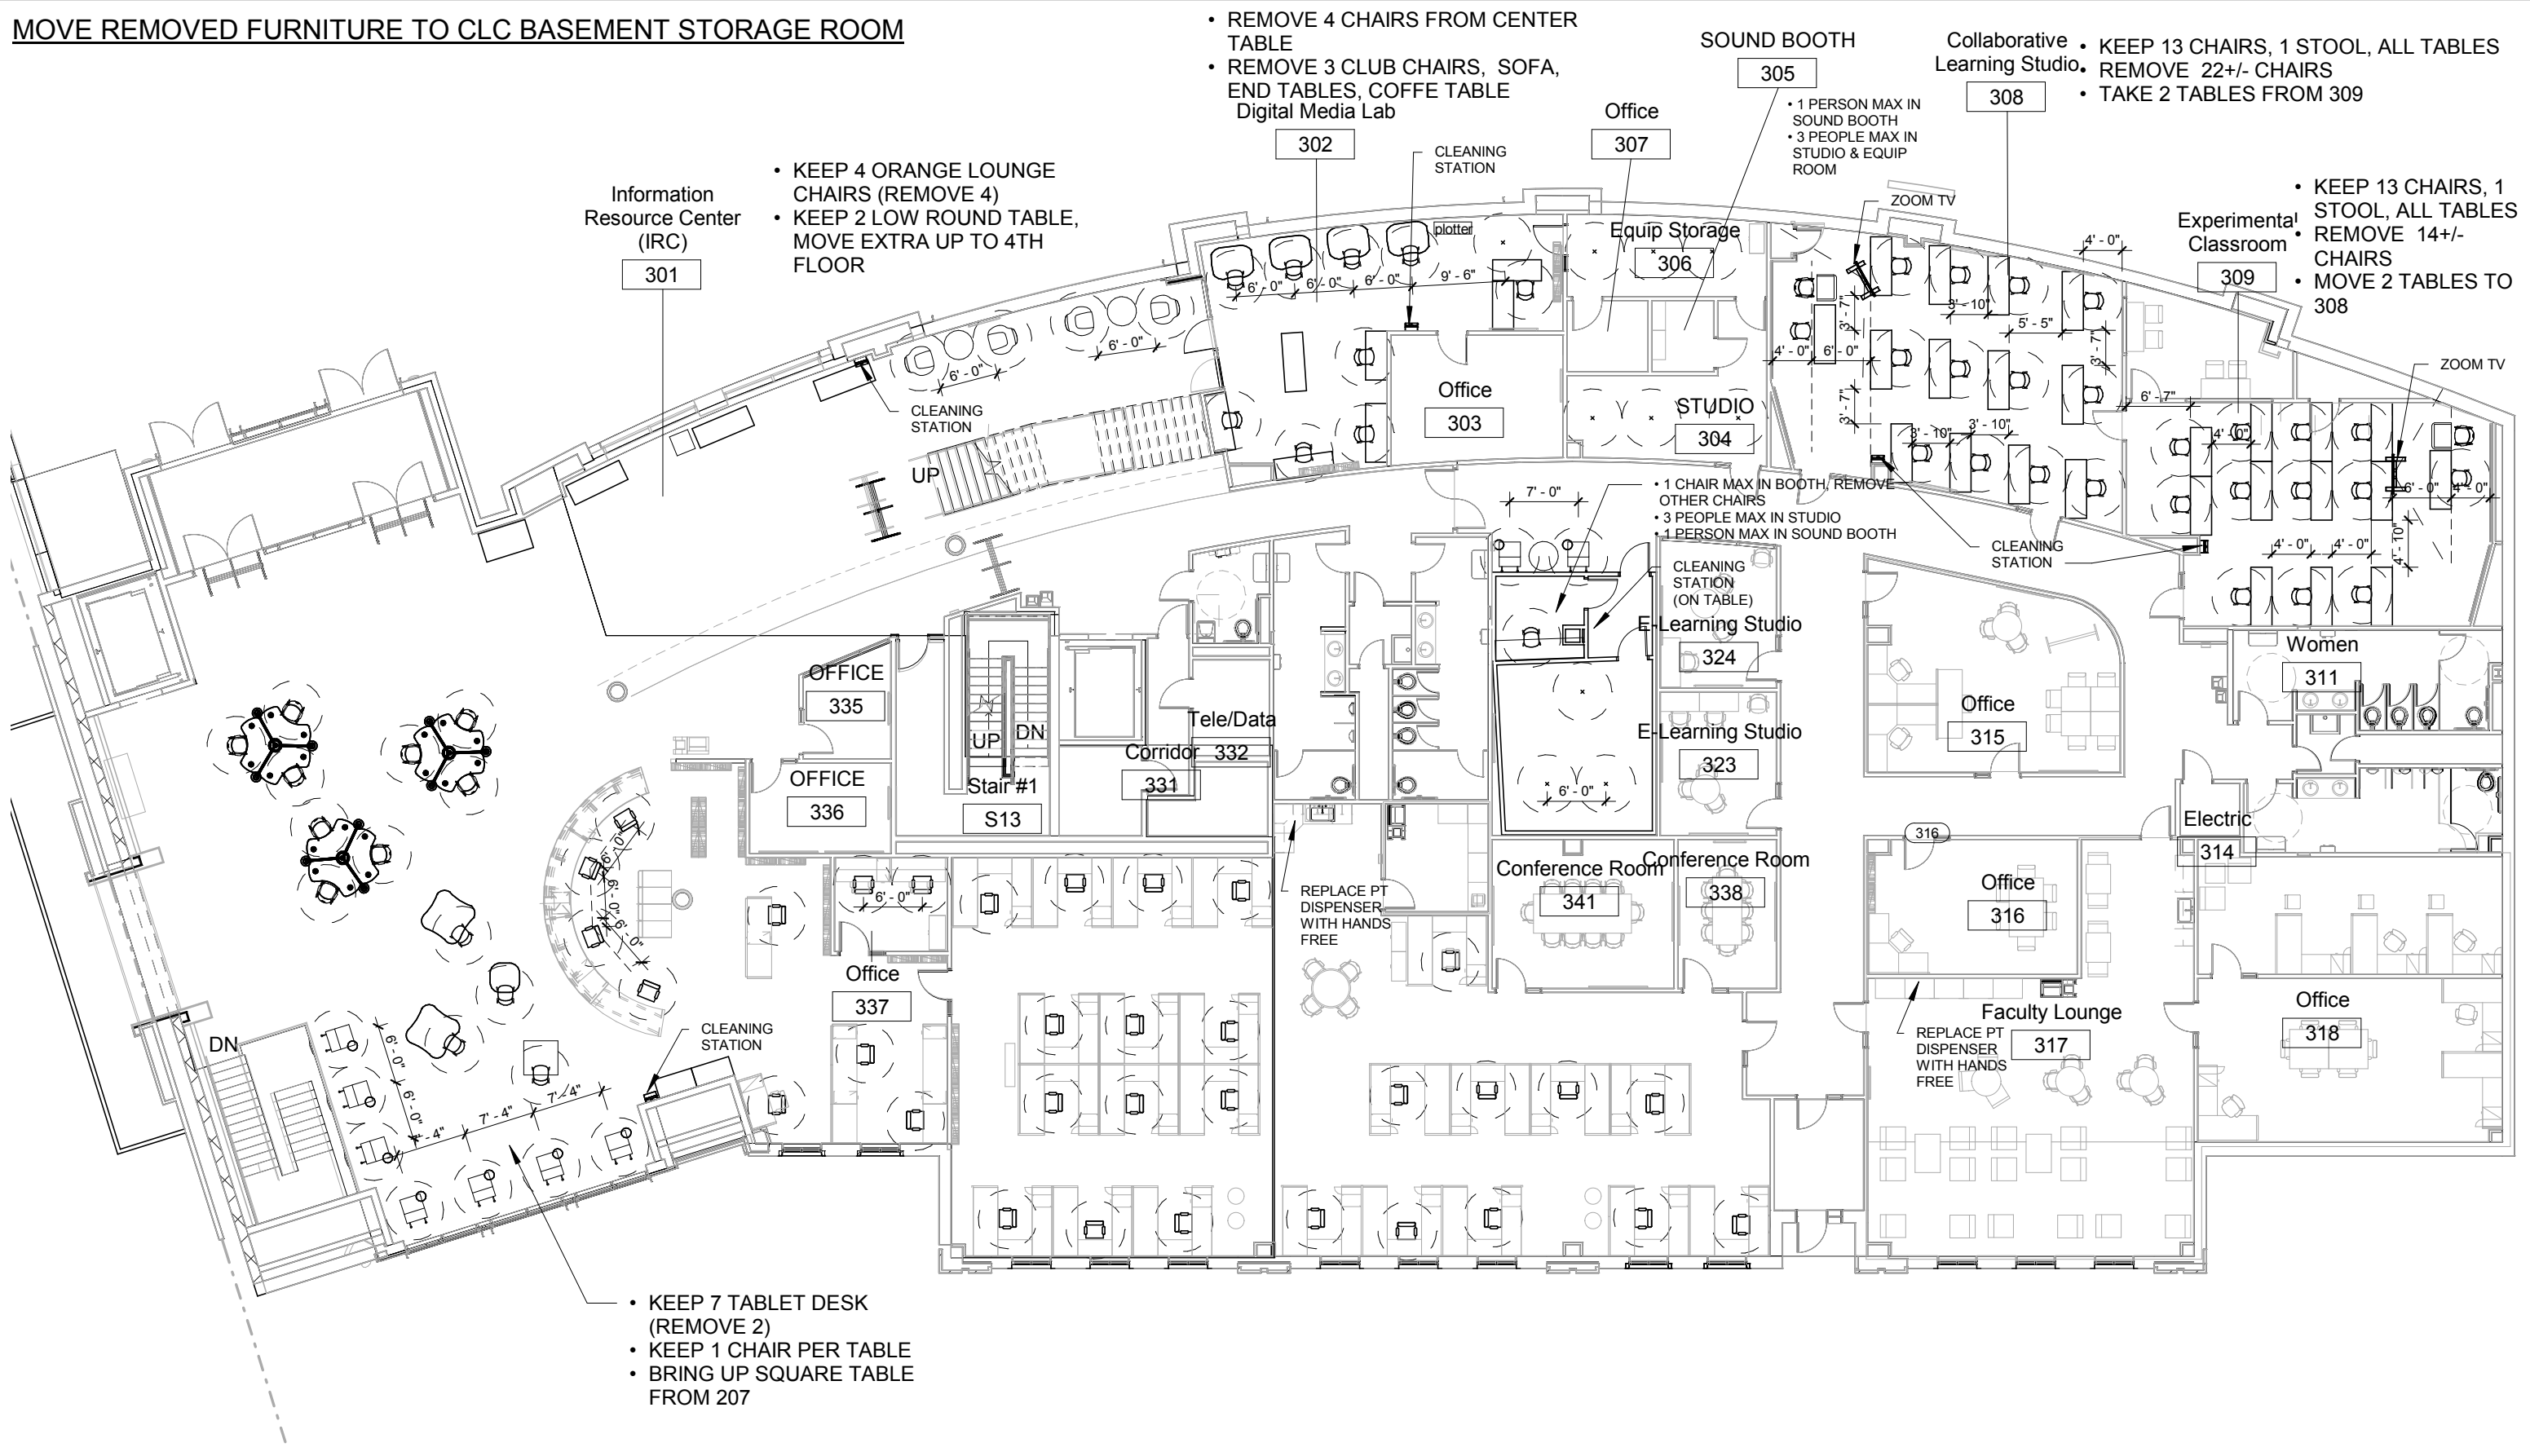

**MOVE REMOVED FURNITURE TO CLC BASEMENT STORAGE ROOM**

- REMOVE 4 CHAIRS FROM CENTER TABLE
- REMOVE 3 CLUB CHAIRS, SOFA, END TABLES, COFFE TABLE

- KEEP 4 ORANGE LOUNGE CHAIRS (REMOVE 4)
- KEEP 2 LOW ROUND TABLE, MOVE EXTRA UP TO 4TH FLOOR

- KEEP 13 CHAIRS, 1 STOOL, ALL TABLES
- REMOVE 22+/- CHAIRS
- TAKE 2 TABLES FROM 309

- KEEP 13 CHAIRS, 1 STOOL, ALL TABLES
- REMOVE 14+/- CHAIRS
- MOVE 2 TABLES TO 308

- KEEP 7 TABLET DESK (REMOVE 2)
- KEEP 1 CHAIR PER TABLE
- BRING UP SQUARE TABLE FROM 207