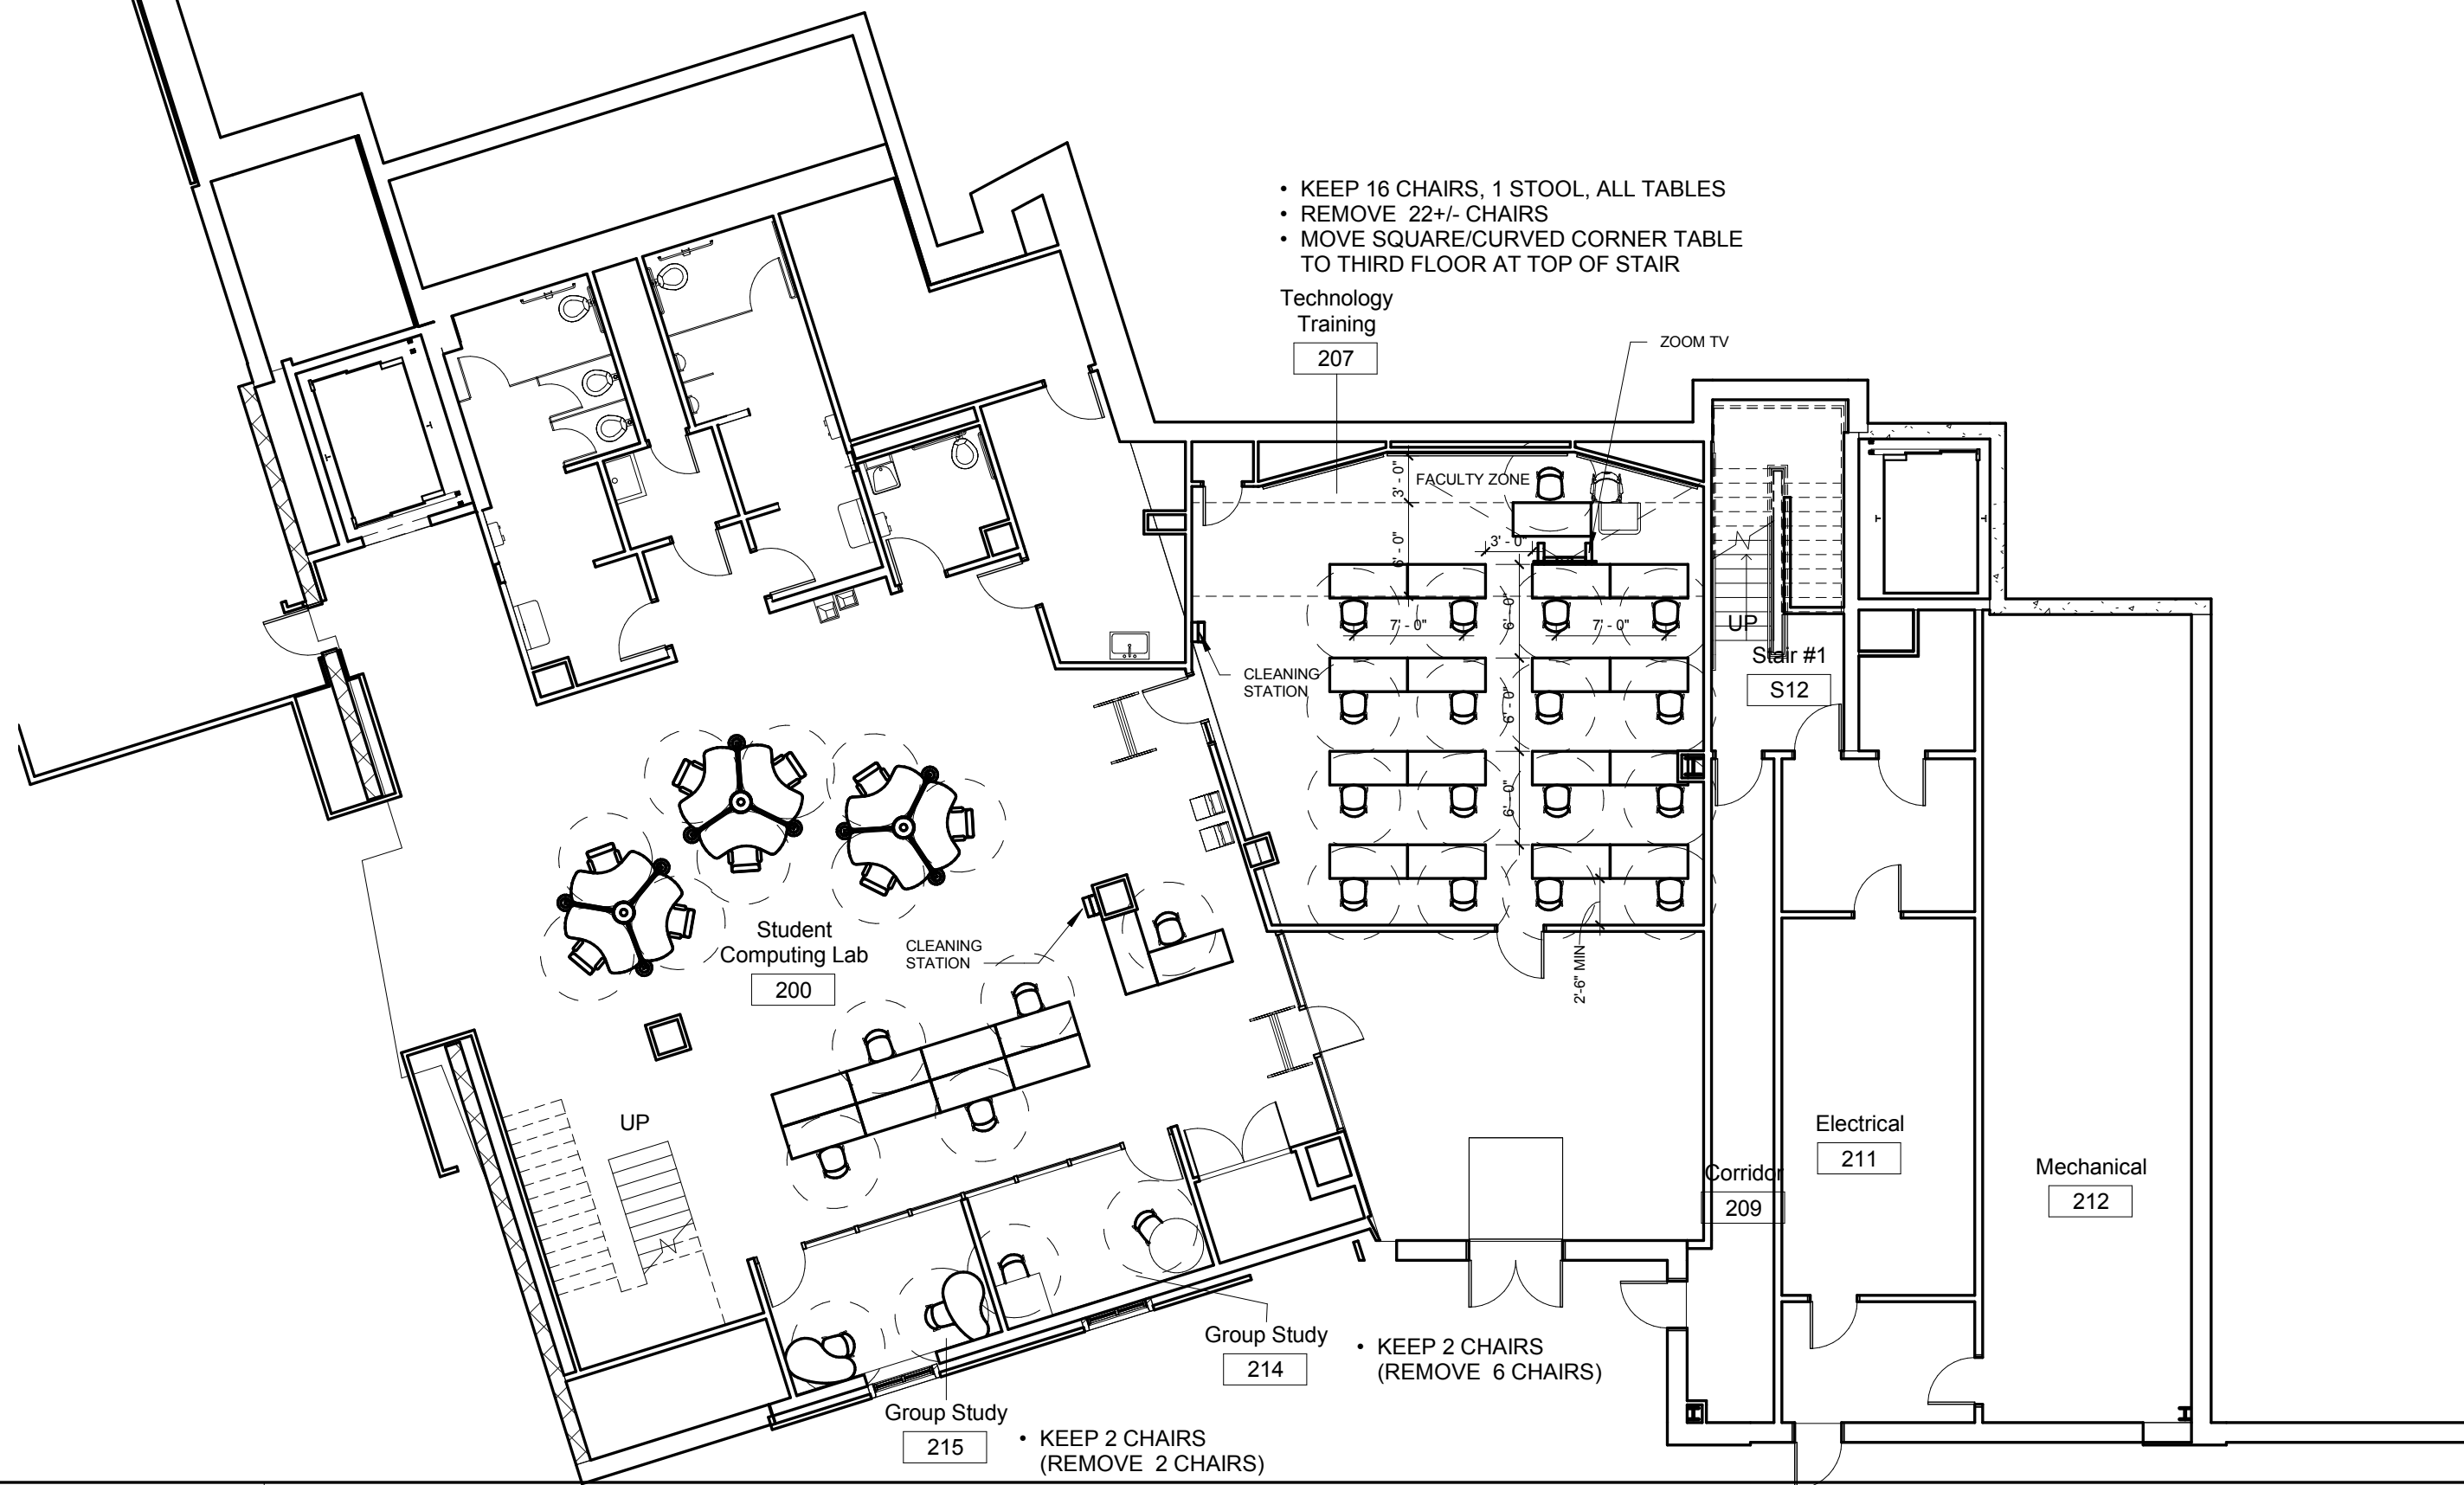

MOVE REMOVED FURNITURE TO CLC BASEMENT STORAGE ROOM

- KEEP 16 CHAIRS, 1 STOOL, ALL TABLES
- REMOVE 22+/- CHAIRS
- MOVE SQUARE/CURVED CORNER TABLE TO THIRD FLOOR AT TOP OF STAIR

Technology Training  
207

ZOOM TV

FACULTY ZONE

UP  
Stair #1  
S12

Student Computing Lab  
200

CLEANING STATION

UP

Electrical  
211

Mechanical  
212

Corridor  
209

Group Study  
214

- KEEP 2 CHAIRS  
(REMOVE 6 CHAIRS)

Group Study  
215

- KEEP 2 CHAIRS  
(REMOVE 2 CHAIRS)

**SECOND FLOOR FURNITURE PLAN REDUCED OCCUPANCY**  
**LEARNING COMMONS**

3725 LEDGEWOOD DRIVE CINCINNATI, OH 45207