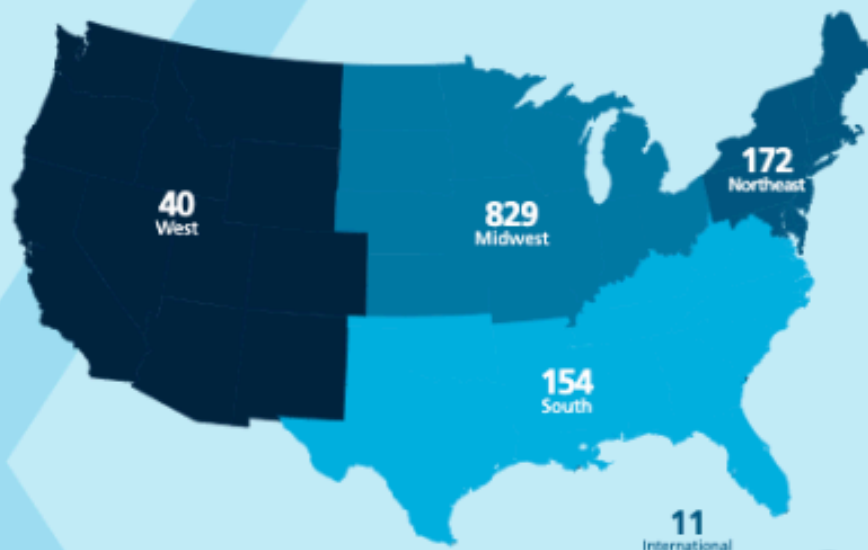

20% MULTICULTURAL STUDENTS

FIRST-YEAR ENROLLMENT

Class of 2023

1,206 ENROLLED

14,736 APPLIED

MORE THAN **15** RELIGIONS

16% ARE FIRST IN THEIR FAMILIES TO ATTEND COLLEGE

FIRST-YEAR STUDENTS GEOGRAPHIC PROFILE

TOP FIRST-YEAR MAJORS

1. Nursing
2. Business Undecided
3. Biomedical Sciences
4. Exploratory
5. Biology
6. Exercise Science
7. Psychology
8. Sport Management
9. Marketing
10. Finance

Data based on freshmen registered 9/6/19.