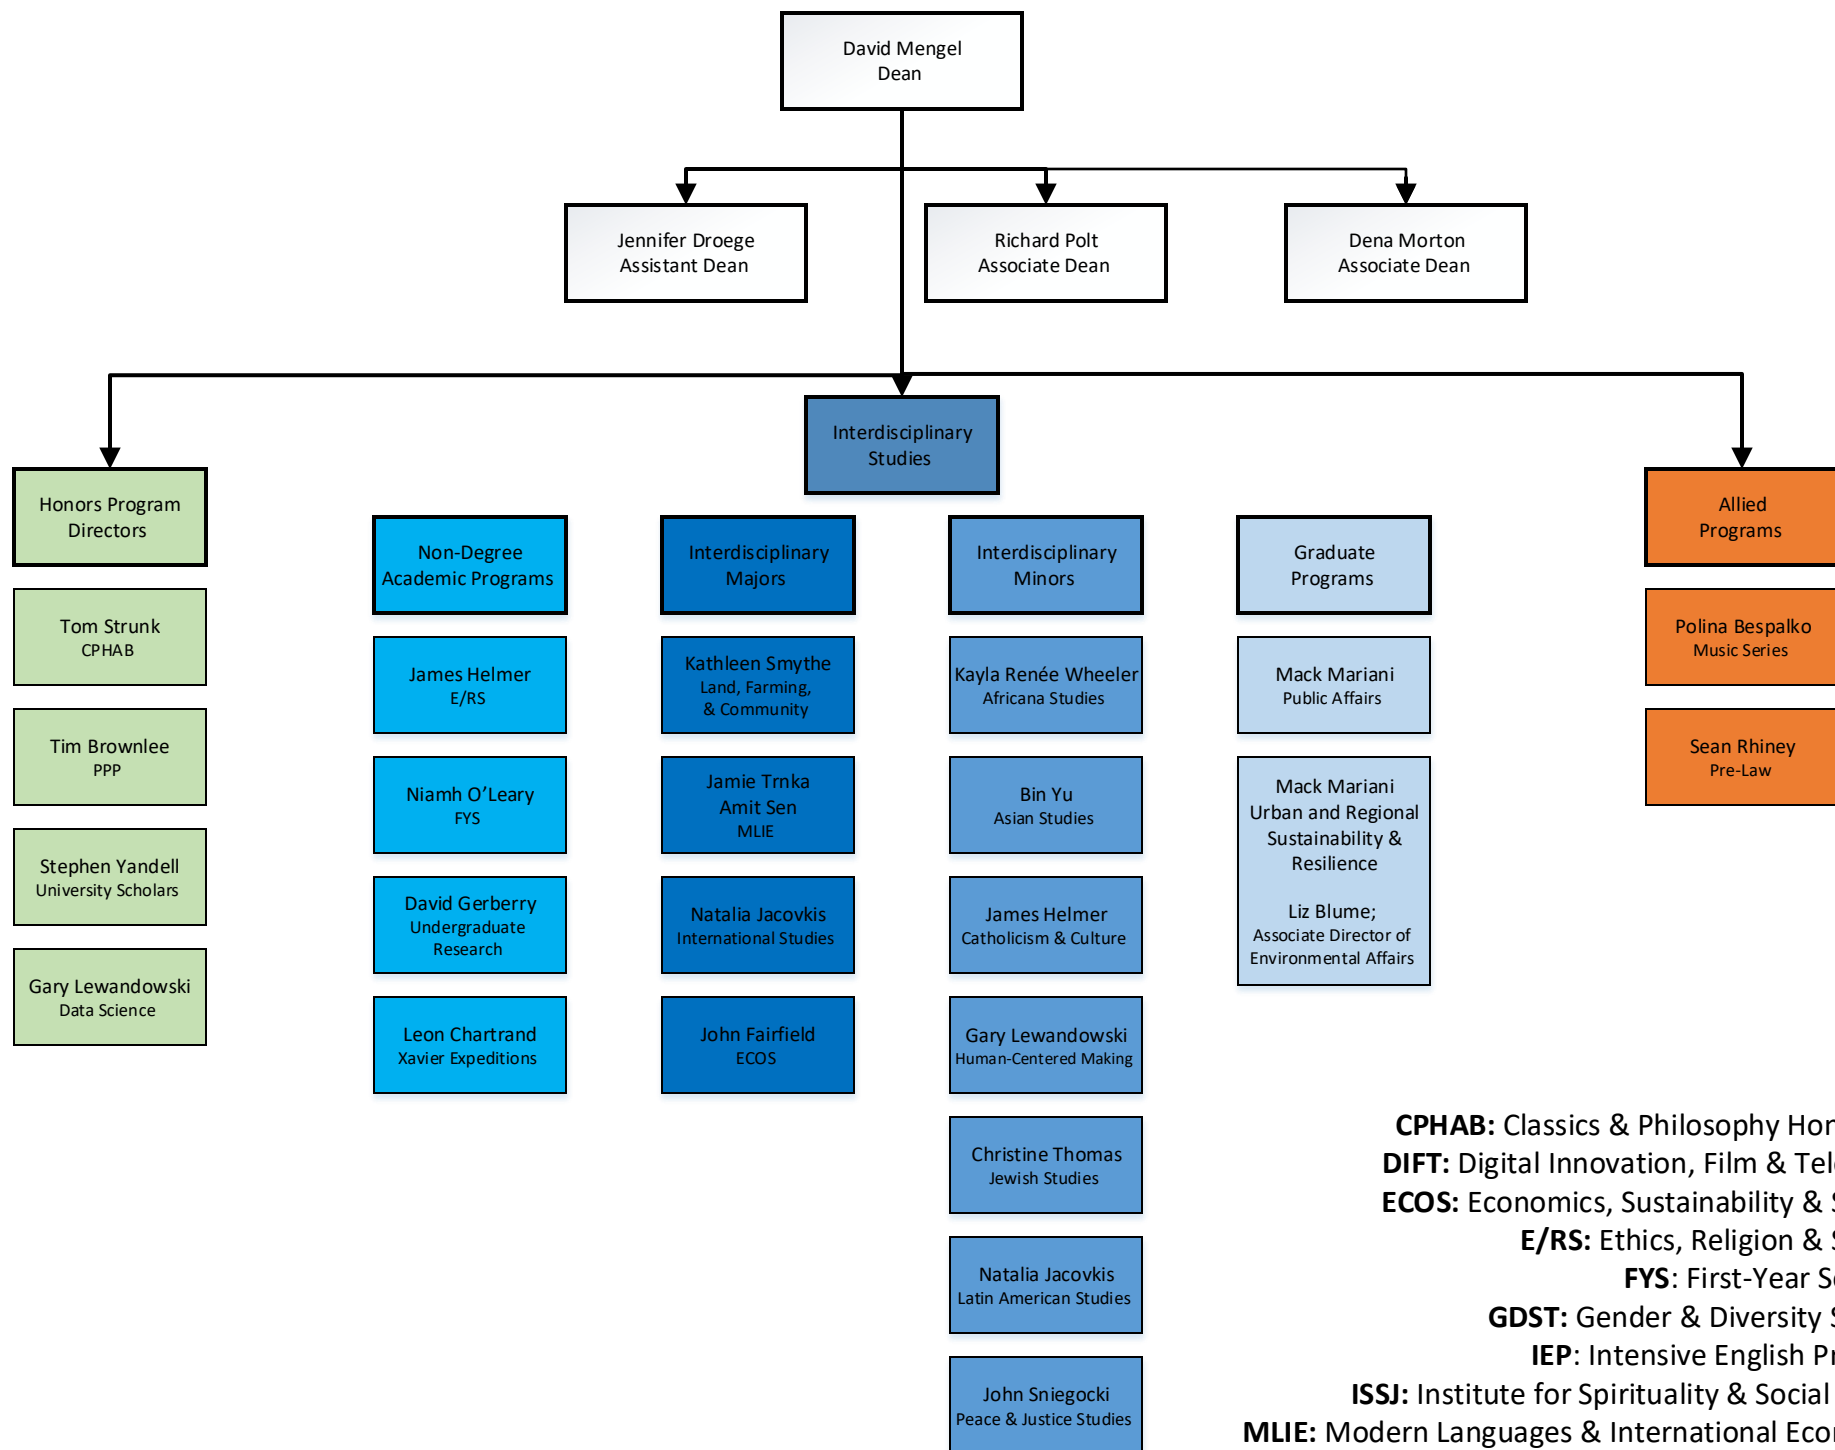

CPHAB: Classics & Philosophy Honors AB
DIFT: Digital Innovation, Film & Television
ECOS: Economics, Sustainability & Society
E/RS: Ethics, Religion & Society
FYS: First-Year Seminar
GDST: Gender & Diversity Studies
IEP: Intensive English Program
ISSJ: Institute for Spirituality & Social Justice
MLIE: Modern Languages & International Economics
PIPG: Private Interest & Public Good
PPP: Philosophy, Politics & the Public