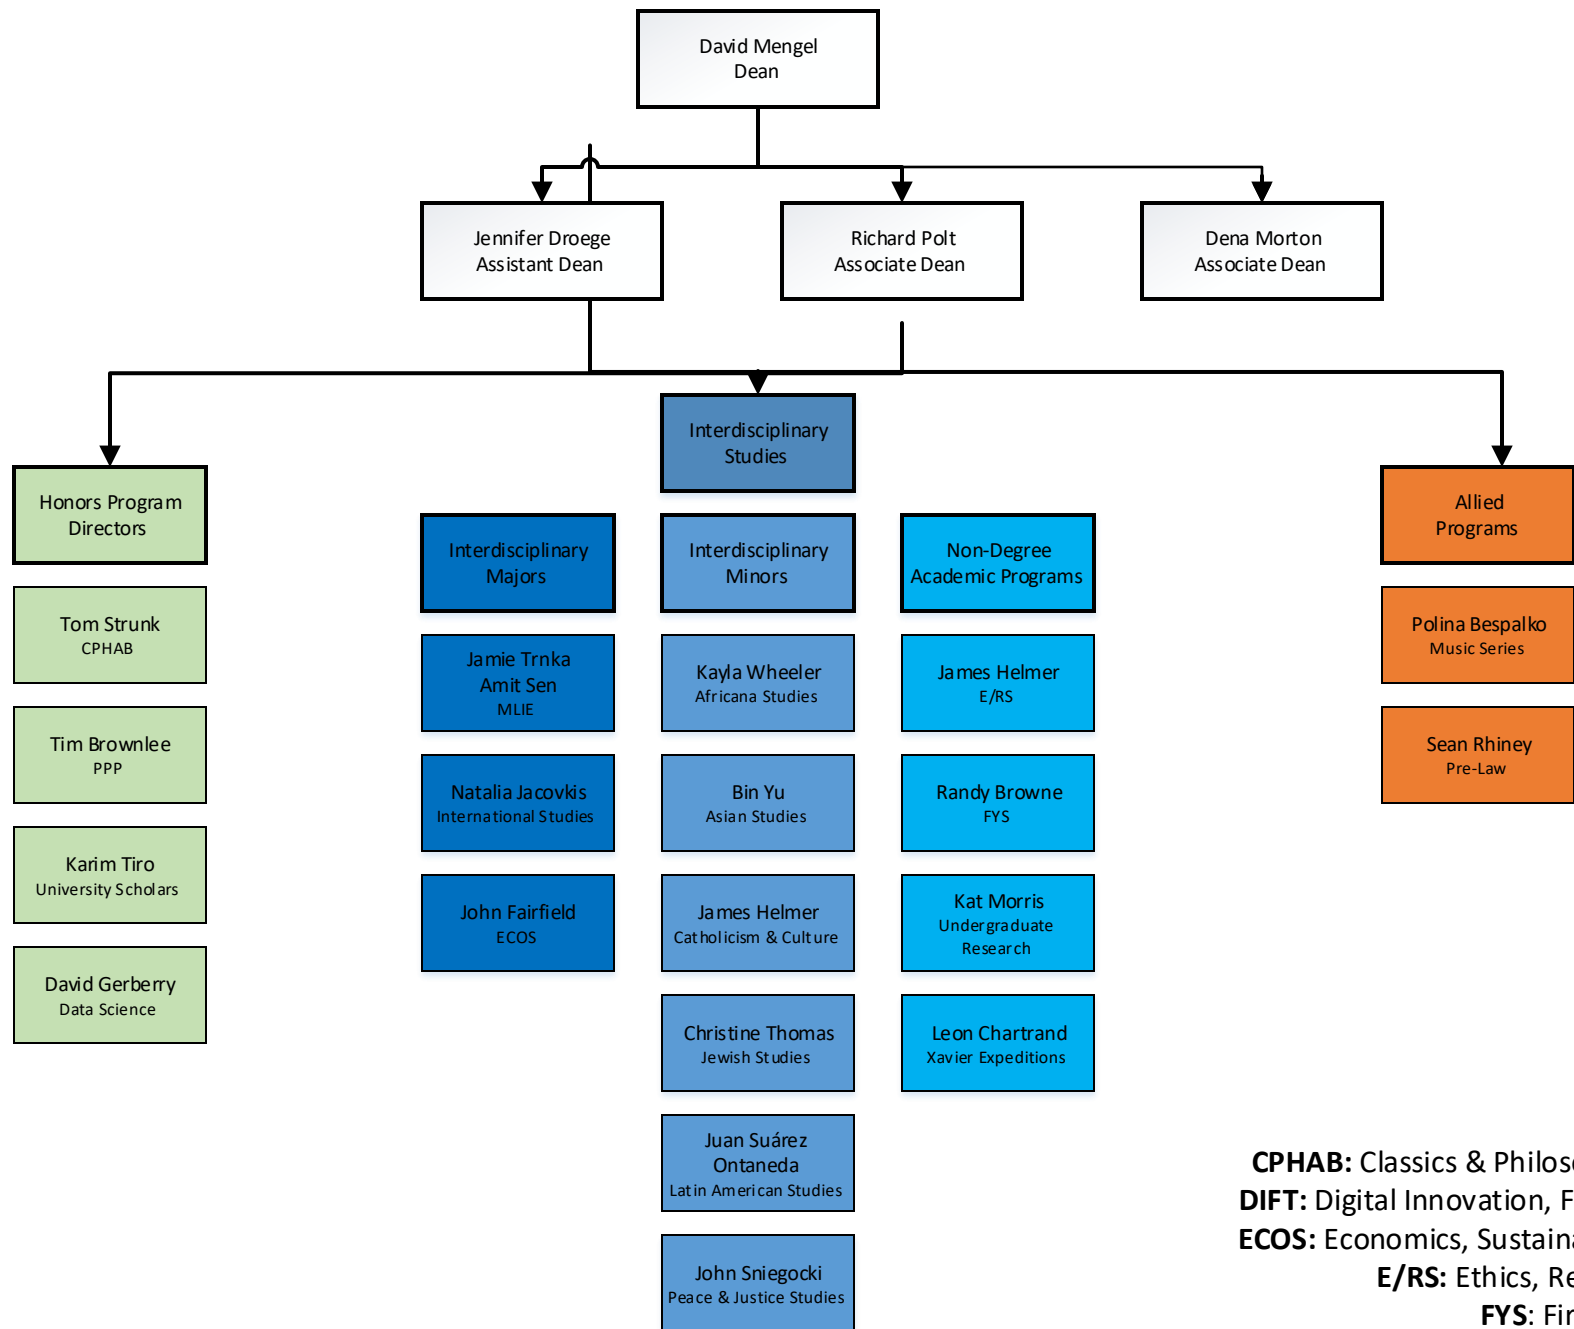

Director, degree programs
Associate Department Chair
Allied Program Directors
Director, non-degree program
Program Coordinators
Minor Program Coordinators
Lab Managers
Advising Coordinators
Administrative Assistant

CPHAB: Classics & Philosophy Honors AB
DIFT: Digital Innovation, Film & Television
ECOS: Economics, Sustainability & Society
E/RS: Ethics, Religion & Society
FYS: First-Year Seminar
GDST: Gender & Diversity Studies
ISSJ: Institute for Spirituality & Social Justice
MLIE: Modern Languages & International Economics
PPP: Philosophy, Politics & the Public