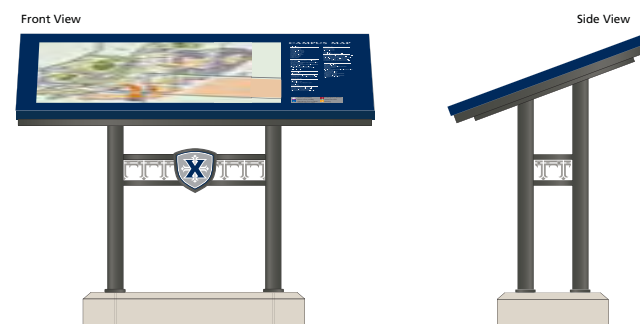

WAYFINDING

SCALE: 1" = 1'-0"

TRAILBLAZER

HOFF PILLAR

VEHICULAR
DIRECTIONAL
DOUBLE POST

VEHICULAR
DIRECTIONAL
SINGLE POST

VEHICULAR
DIRECTIONAL
TEMPORARY EVENTS

WAYFINDING

SCALE: 1" = 1'-0"

PARKING ID
LARGE, SINGLE POST

PARKING ID
SMALL, SINGLE POST

PARKING LOT
NUMBER PANEL

WAYFINDING

SCALE: 1" = 1'-0"

CAMPUS INFORMATION KIOSK

CAMPUS MAP DISPLAY

PEDESTRIAN DIRECTIONAL DOUBLE POST

PEDESTRIAN DIRECTIONAL SINGLE POST

IDENTIFICATION

SCALE: 1" = 1'-0"

FREESTANDING
BUILDING ID
DOUBLE POST, LARGE

FREESTANDING
BUILDING ID
SINGLE POST, LARGE

FREESTANDING
BUILDING ID
DOUBLE POST, SMALL