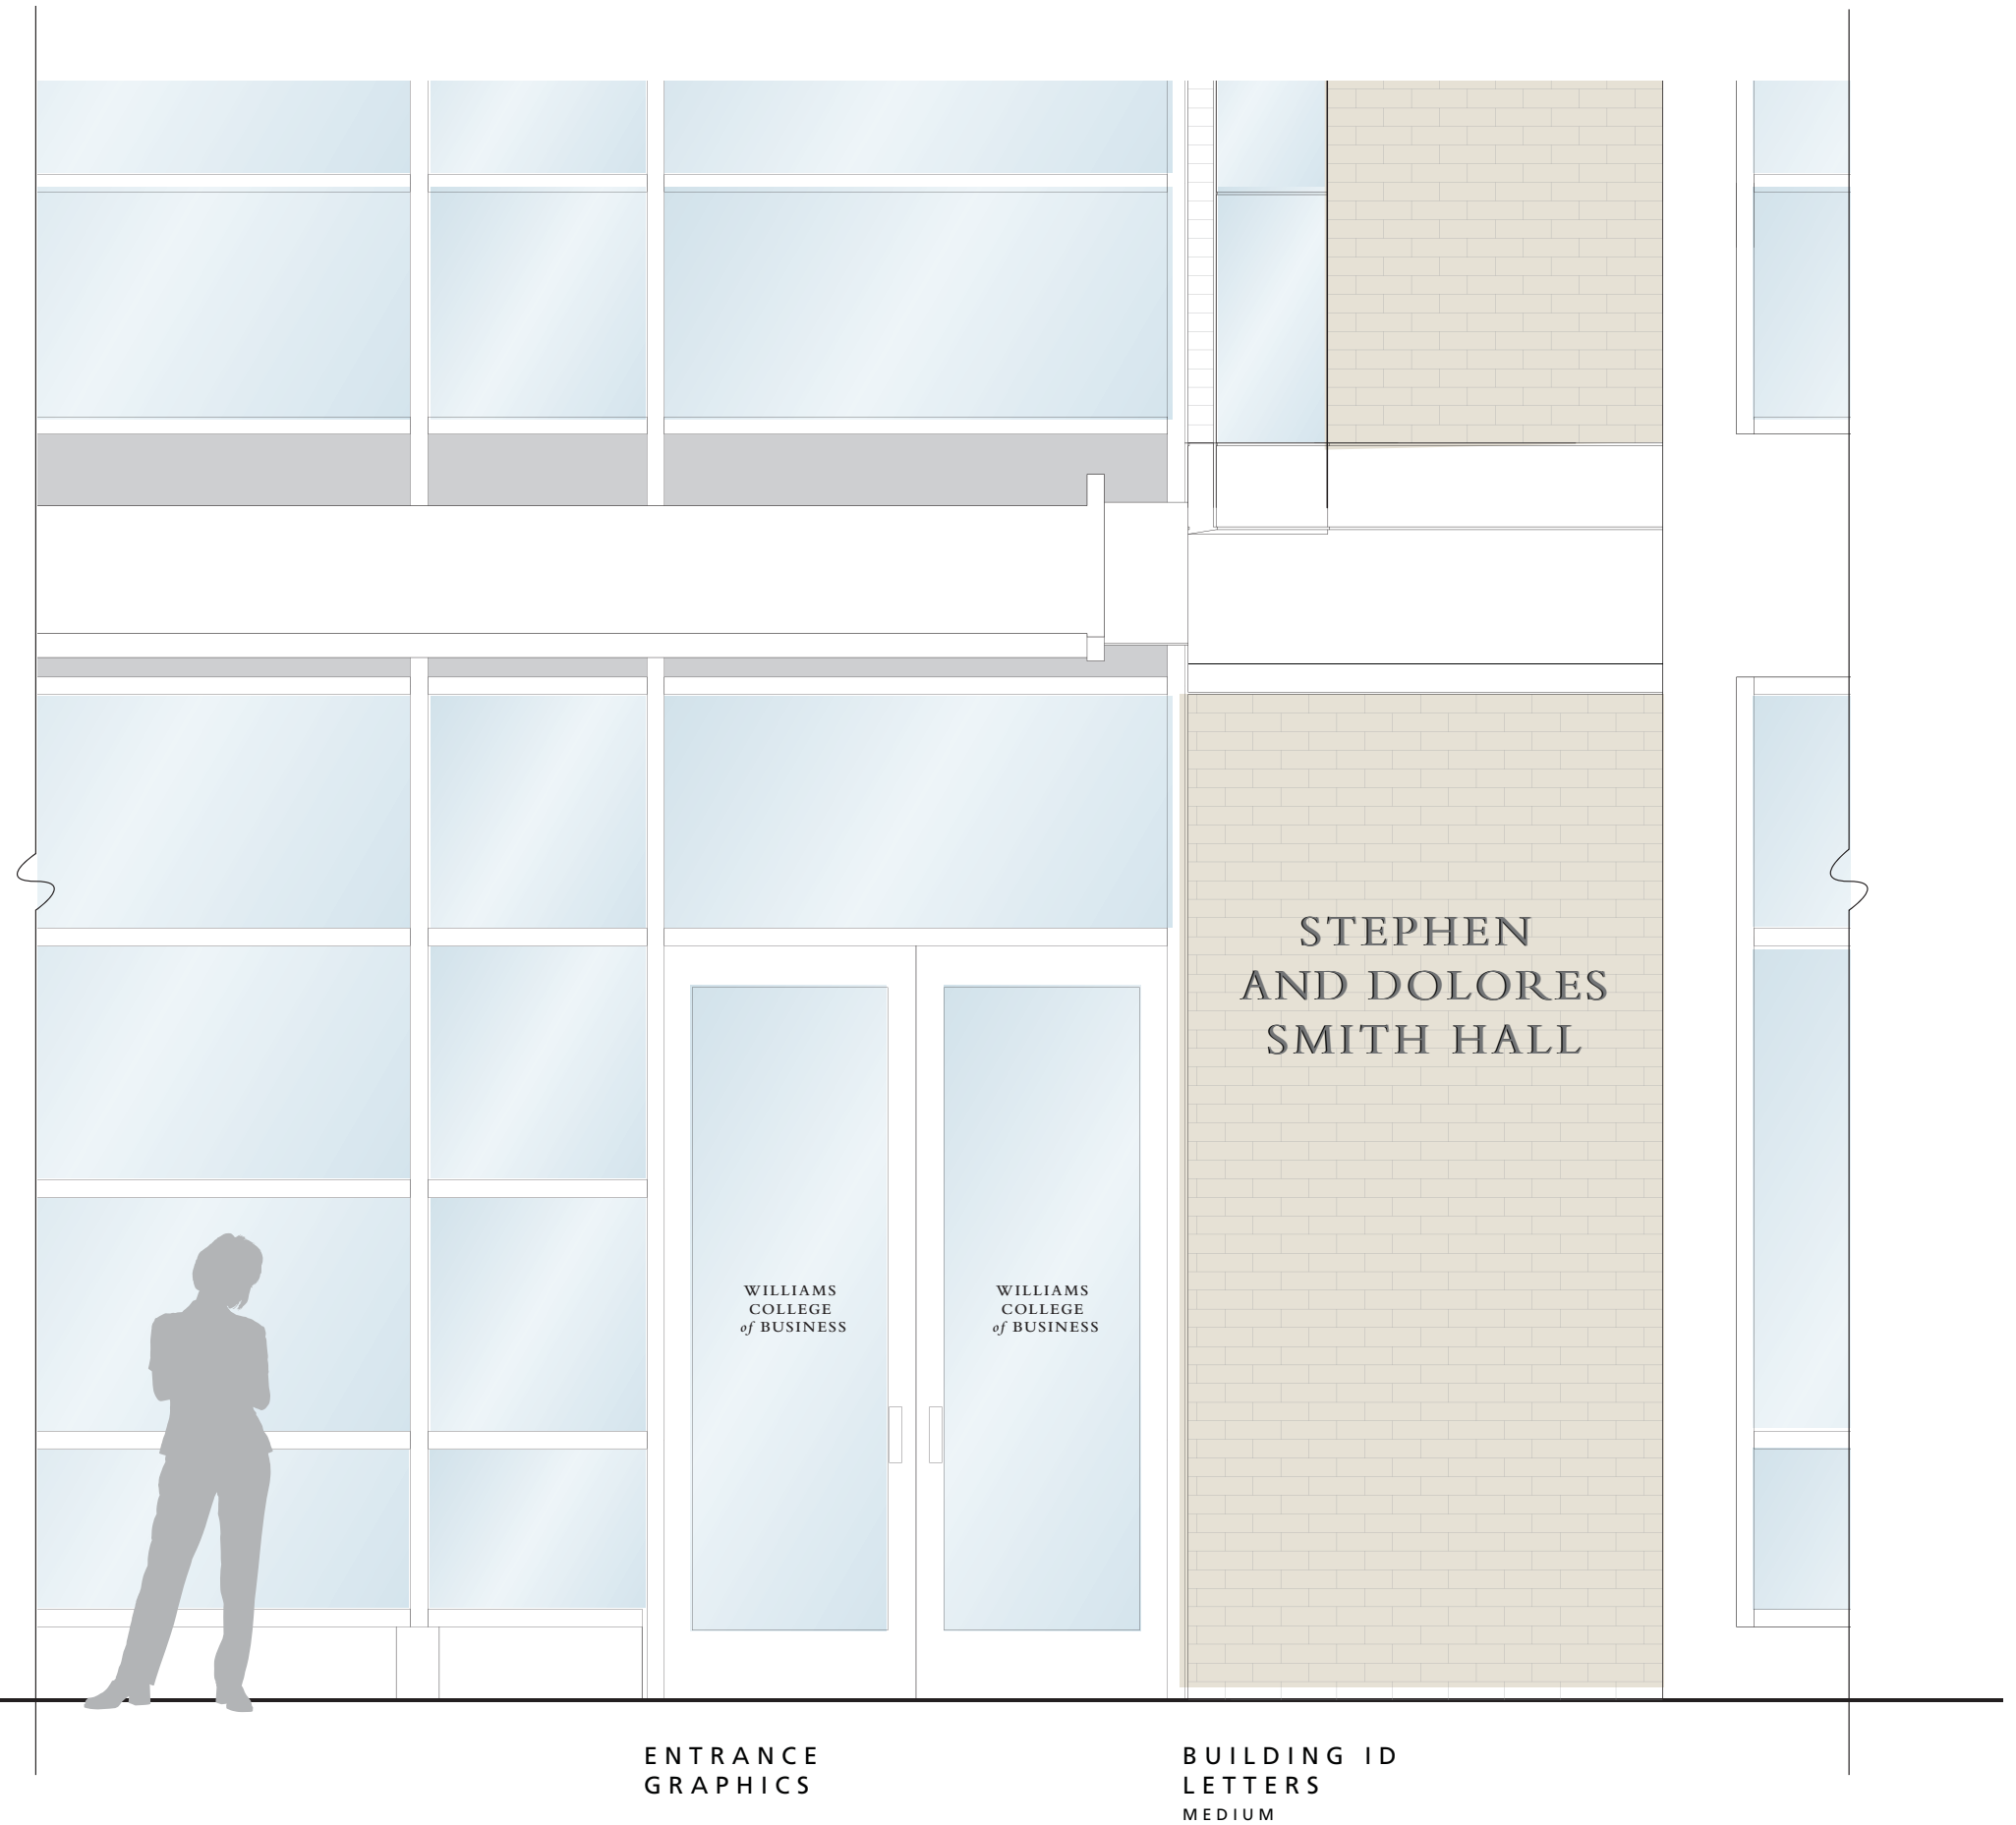

WAYFINDING

SCALE: 1" = 1'-0"

TRAILBLAZER

HOFF PILLAR

VEHICULAR
DIRECTIONAL
DOUBLE POST

VEHICULAR
DIRECTIONAL
SINGLE POST

VEHICULAR
DIRECTIONAL
TEMPORARY EVENTS

WAYFINDING

PEDESTRIAN DIRECTIONAL DOUBLE POST

PEDESTRIAN DIRECTIONAL SINGLE POST

IDENTIFICATION

SCALE: 1" = 1'-0"

FREESTANDING
BUILDING ID
DOUBLE POST, LARGE

FREESTANDING
BUILDING ID
SINGLE POST, LARGE

FREESTANDING
BUILDING ID
DOUBLE POST, SMALL

IDENTIFICATION

SCALE: 1" = 1'-0"

REGULATORY

SCALE: 1" = 1'-0"

STREET NAME SIGN

TRAFFIC CONTROL SIGNS

PARKING REGULATORY SIGNS

REGULATORY

SCALE: 1" = 1'-0"

ACCESSIBLE PATH
SINGLE POST

ACCESSIBLE PATH
WALL MOUNTED