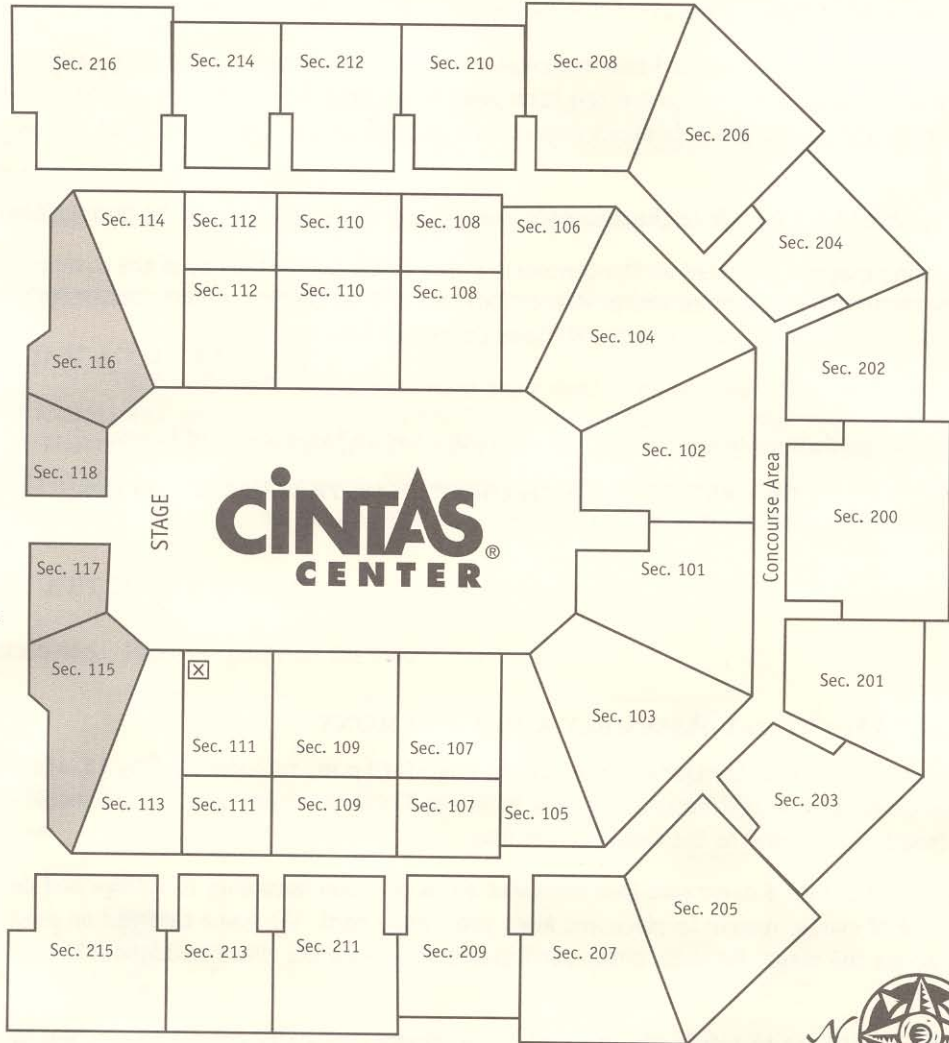

COMMENCEMENT LOCATION

East Parking Area

Sections not accessible

Assembly Area
Kohlhepp Family Auxiliary Gym

West Entrance
(for graduates and faculty only)

Front Entrance (for guests)

☒ Hearing impaired section